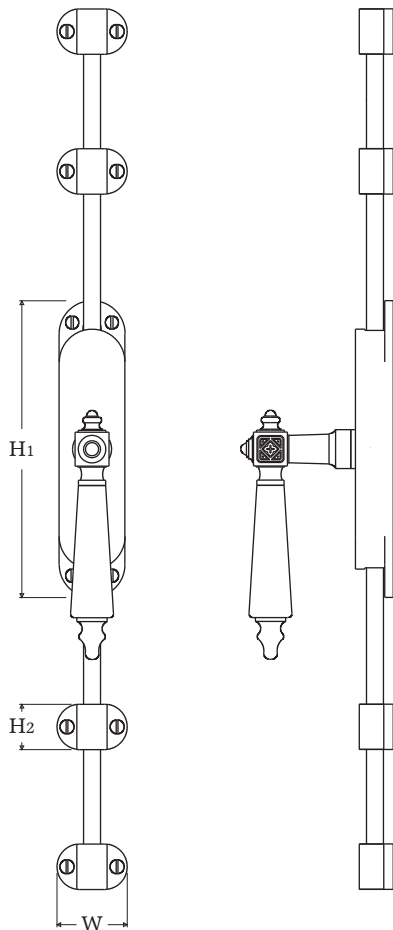

LUXE ATELIER

MILANO

Cremonese Aste Esterne Serie Castle - 251HL
Clastle Series Crémone Bolt Set - 251HL

Dimensioni
Dimensions

H1	H2	W
157	24	37

Dimensioni in millimetri
Dimensions given in millimeters

Fornita con 2 aste (1250mm), 4 passanti, 2 finali e viti legno in finitura coordinata.

Disponibile in tutte le finiture standard.

Dimensioni e finiture su misura disponibili su richiesta.

Regularly furnished with 2 rods (1250mm), 4 guides, 2 strikes and wood screws in matching finish.

Additional sizes available by special order. Available in standard and custom finishes.