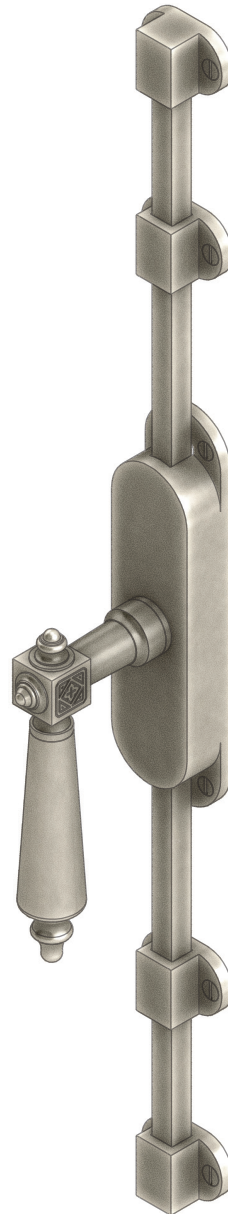

LUXE ATELIER

MILANO

Cremonese Aste Esterne Serie Castle - 251HL
Clastle Series Crémone Bolt Set - 251HL

Dimensioni
Dimensions

H1	H2	W
157	24	37

Dimensioni in millimetri
Dimensions given in millimeters

Fornita con 2 aste (1250mm), 4 passanti, 2 finali e viti legno in finitura coordinata.

Disponibile in tutte le finiture standard.

Dimensioni e finiture su misura disponibili su richiesta.

Regularly furnished with 2 rods (1250mm), 4 guides, 2 strikes and wood screws in matching finish.

Additional sizes available by special order. Available in standard and custom finishes.